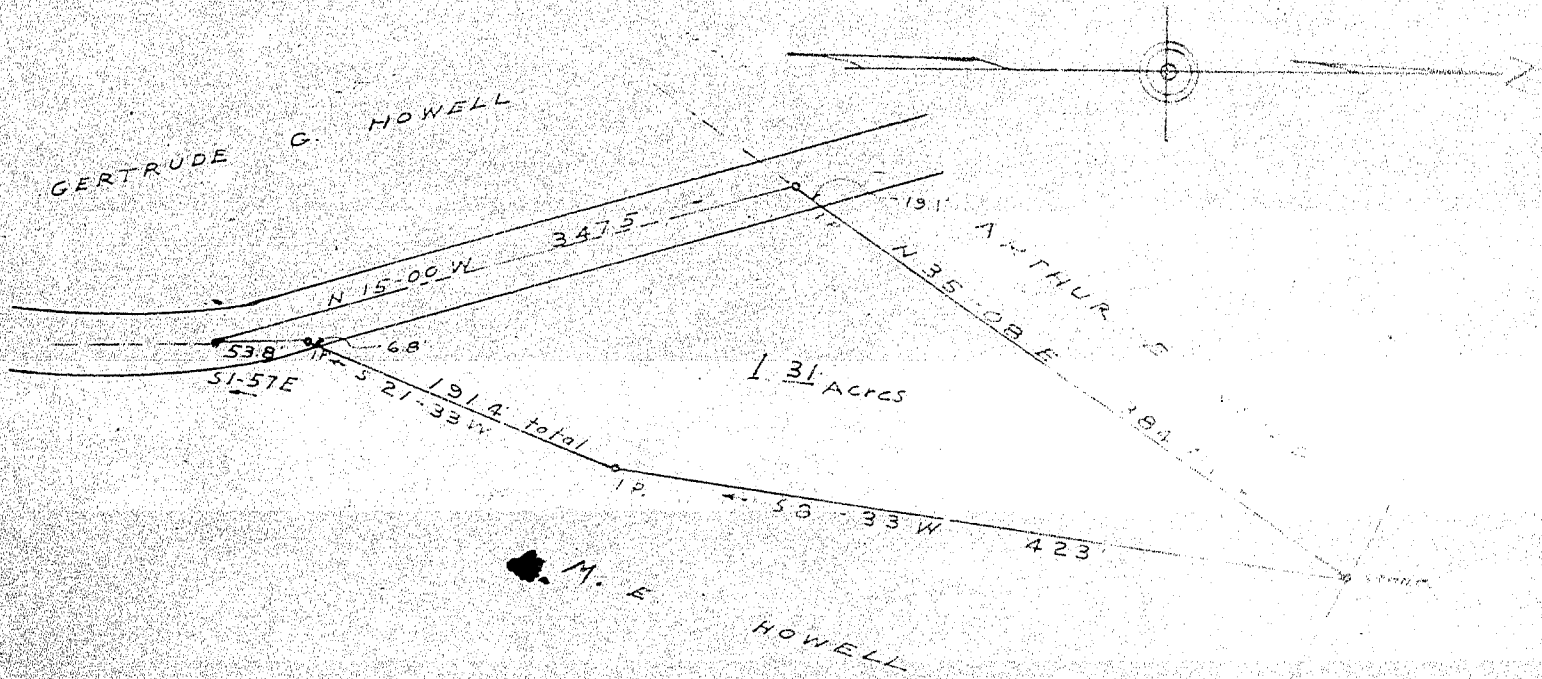

C. VICTOR PYLE

Recorded July 2nd, 1957 at 11:47 A. M. #15663

GREENVILLE DISTRICT
 JUL 2 11 47 AM 1957
 OLLIE L. HAYNES CO.
 15663

PROPERTY OF
 GERTRUDE G. HOWELL
 NEAR GREENVILLE S. C.
 SCALE 1" = 100'
 NOV 26 1956
 C. O. Reddick - Re. 1155